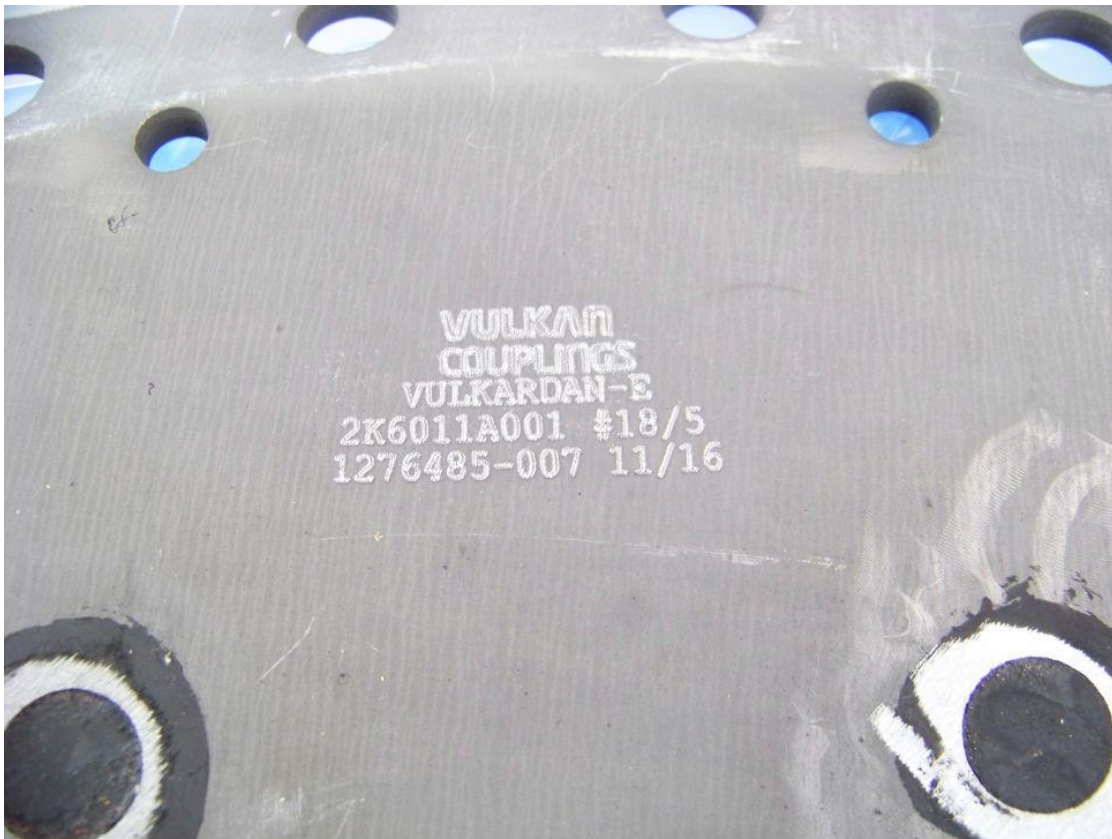

23-H21 ITEM 5

MALZEME ADI: INSERT FLEXIBLE COUPLING

VULKAN
COUPLINGS
VULKARDAN-E
2K6011A001 #18/5
1276485-007 11/16

VULKAN
COUPLINGS
VULKARDAN-E
2K6011A001 #18/5
1276485-007 11/16